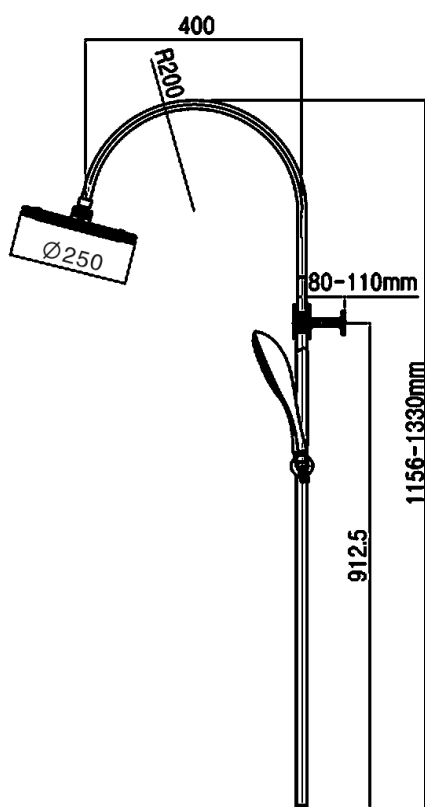

Moonshadow

Rainshower System. D250GR

CF-9086.000.50

American Standard

1/6 Moo 1, Phaholyothin Road Km.32 Klong Luang, Pathum Thani 12120

Tel (66 2) 901 4455 Fax (66 2) 901 4488

www.americanstandard.co.th